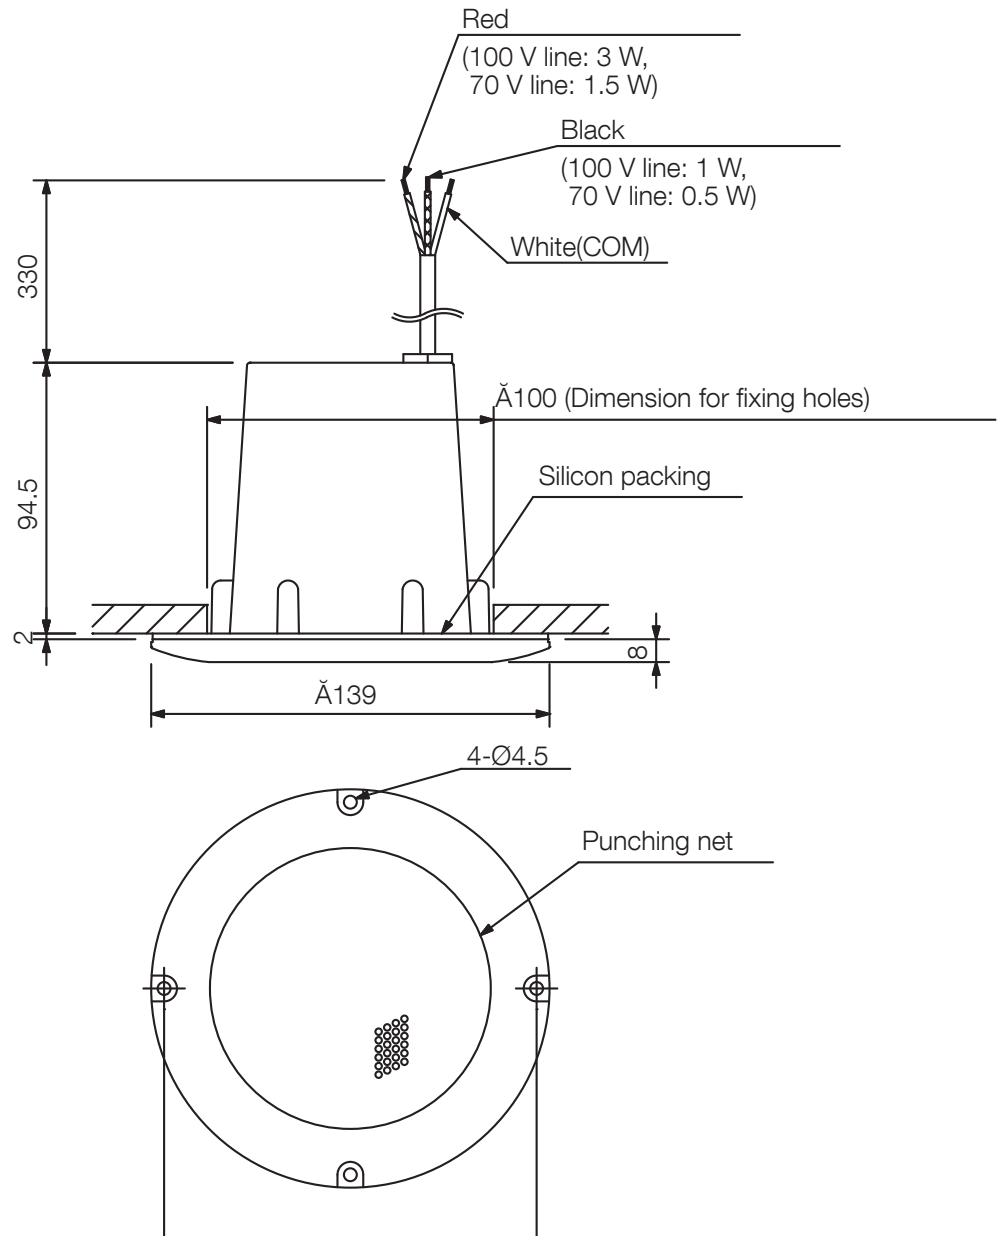

# PC-3CL

CEILING SPEAKER

The PC-3CL is a completely-sealed, flush-mounted ceiling speaker made up of a high power handling, splash-proof, small full-range speaker employing a plastic film diaphragm. Its chemical-resistant grille makes the speaker ideal for use in clean rooms, hospital operation rooms, and hot and humid locations such as bath rooms and wet sauna rooms.

### Specifications

|                        |   |
|------------------------|---|
| Dimensions (W x H x D) | x 104,5   |
| Dimensions (ø x D)     | 139 x 104,5 mm  |
| Finish                 | Alloy-coated ABS resin, traffic white (RAL 9016 or equivalent), |
| Operating temperature  | -20 °C to +60 °C  |

# PC-3CL

CEILING SPEAKER

Appearance

UNIT:mm

SCALE:1/3